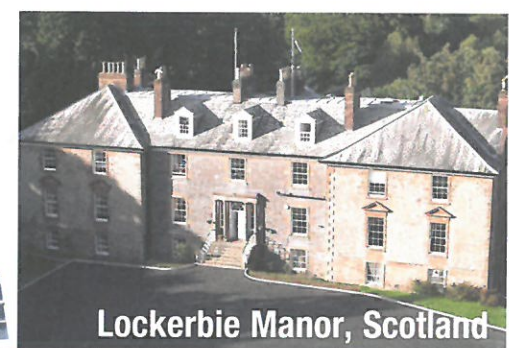

Lockerbie Manor, Scotland